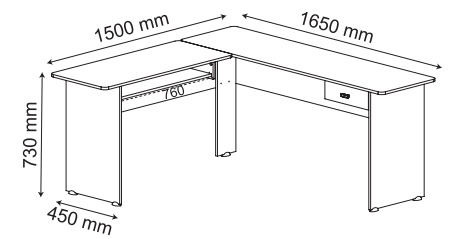

ESCRIVANINHA **CANNES**

Gaveta

Corrediças metálicas

Cajón.
Corredizas metálicas.

Drawer.
Metal sliders.

Cedro

Cedro
Cedar