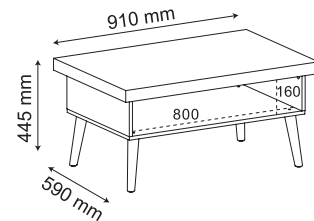

Pinho / Off White
Pino / Off White
Pine / Off White