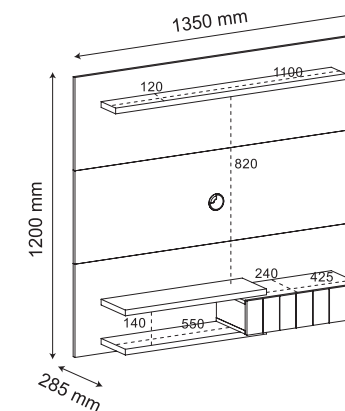

Nicho com
PORTA BASCULANTE

Acompaña herrajes para fijar la TV.
Estantes para decoración de 25mm.
Nicho con puerta basculante.

Comes with hardware to attach the TV.
25mm shelves for decorating.
Niche with tilting door.