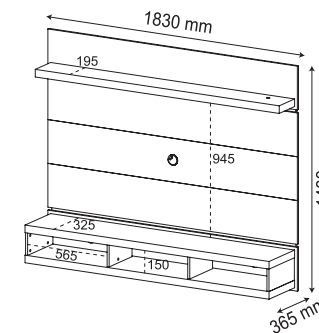

LUZES DE LED
Lámparas LED.
LED lamps.

Off White / Pinho

Off White / Pino
Off White / Pine