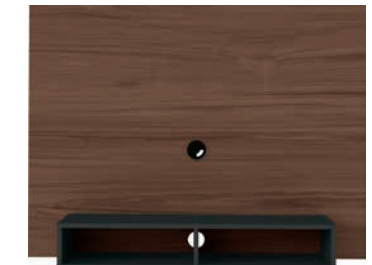

Amêndoa / Preto
Almendra / Negro
Walnut /Black