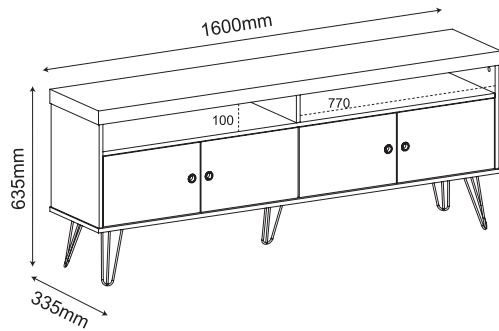

RACK **LIBERTY**

65"

65"

Quatro portas com dobradiças de metal

Pés metálicos

TAMBURATO
50mm
com pintura texturizada

Cuatro puertas con bisagras de metal.
Pies metálicos.
Tamburato de 50mm con pintura texturizada.

Four doors with metal hinges.
Metallic feet.
Textured painting 50mm
Tamburato.

Carvalho / Off White
Roble / Off White
Oak / Off White

PÉS METÁLICOS
Pies metálicos.
Metallic feet.