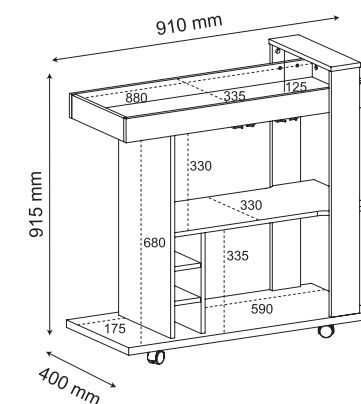

Two glass hangers.
Space for bottles.
Casters with lock.

Preto
Negro
Black

Off White
Off White
Off White

TAMPO EM ESPELHO

Espejo en la tapa.
Mirror on the top.

RACK **LIBERTY**

65"

65"