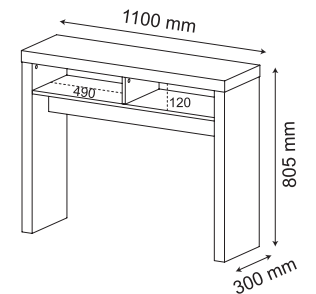

Pinho

*Pino
Pine*