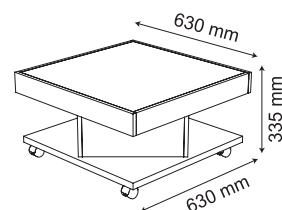

MESA DE CENTRO SAARA

RODÍZIOS

Base de 25 mm

*Ruedas.
Base de 25 mm.*

*Casters.
25mm bottom.*

Amêndoa / Preto

Almendra / Negro
Walnut / Black