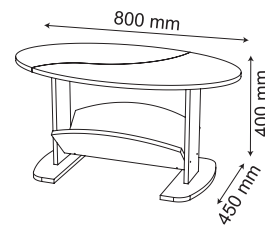

Amêndoa / Off White
Almendra / Off White
Walnut / Off White