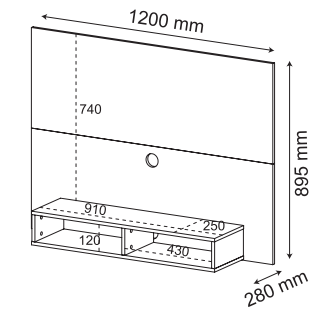

PAINEL **FLASH**

Acompanha **SUPORE PARA TV**

Acompanha herraes para fijar la TV.
Comes with hardware to attach the TV.

Branco
Blanco
White