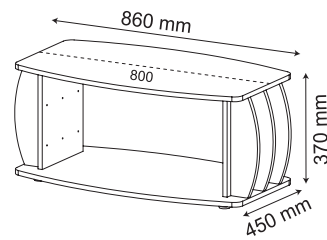

MESA DE CENTRO CARIBE

Detalhes laterais arredondados

Detalles laterales redondeados.

Rounded side details.

Pinho
Pino
Pine