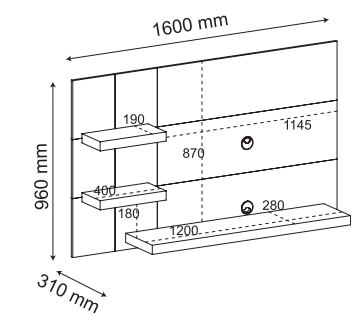

PAINEL **CHESS**

50" 47"

TAMBURATO com pintura texturizada
50mm

Acompanha **SUPOORTE PARA TV**

Tapa de Tamburato de 50mm com pintura texturizada.
Acompanha herraes para fixar la TV.

Textured painting 50mm Tamburato.
Comes with hardware to attach the TV.

PINTURA 3D NO ACABAMENTO RIPADO

Pintura 3D en acabado ripado.
3D painting in slatted finishing.