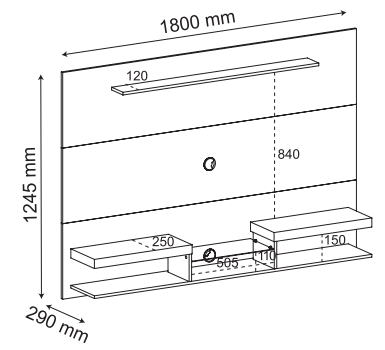

PAINEL **ESSENCE** 60" 65"

TAMBURATO com pintura texturizada
50mm

Acompanha **SUPORE PARA TV**

VIDRO TEMPERADO
3mm

Tapas de Tamburato de 50mm com pintura texturizada.
Acompanha ferrajes para fixar la TV.
Vidrio templado de 3mm.

Textured painting 50mm Tamburato tops.
Comes with hardware to attach the TV.
3mm tempered glass.