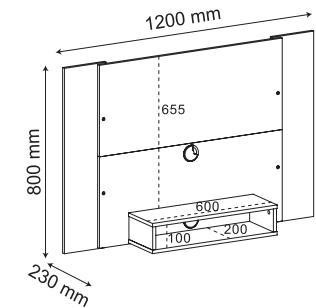

Preto
Negro
Black