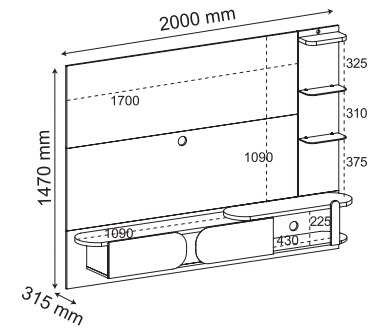

PAINEL **TORONTO**

72"

65"

Acompanha
SUPORE PARA TV

Prateleiras de **VIDRO TEMPERADO 6 mm**

LUZ DE LED
e 2m de fio para ligar na tomada

Portas com dobradiças metálicas reforçadas

Tampos curvos de MDF 25 mm

Acompanha ferrajes para fixar la TV.
Estantes de vidro templado de 6 mm.
Lâmpara LED y 2m de cable para conectar.
Puertas con bisagras reforzadas de metal.
Tapas curvas de MDF de 25 mm.

Comes with hardware to attach the TV.
6 mm tempered glass shelves.
LED lamp and 2m wire for connecting power.
Doors with reinforced metal hinges.
25 mm MDF round tops.