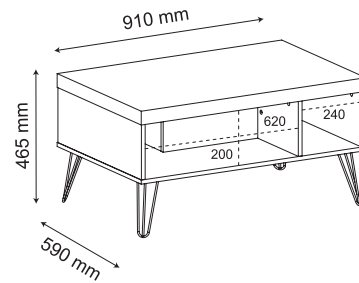

Carvalho
Roble
Oak