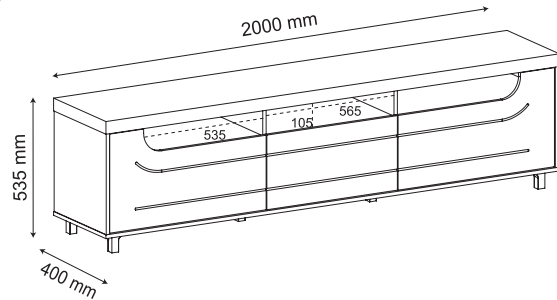

RACK **MERCURY**

75"

75"

Duas portas com dobradiças metálicas
COM AMORTECEDOR

Gaveta central com corrediças metálicas

Tapa de tamburato de 50mm com pintura texturizada.
Dos puertas con bisagras de metal con amortiguador.
Cajón central con corredizas metálicas.

Textured painting 50mm
Tamburato top.
Two doors with metal hinges with shock absorber.
Central drawer with metal sliders.

TAMBURATO
50mm
com pintura texturizada