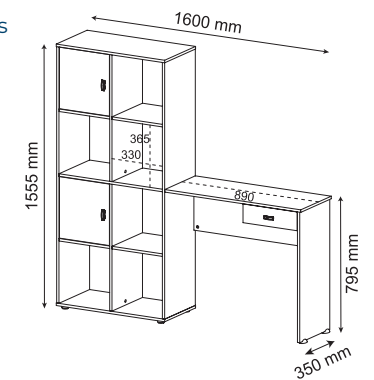

ESCRIVANINHA **AMÉRICA**

Gaveta com corrediças metálicas

2 Portas

Cajón con corredizas metálicas.
2 Puertas.

Drawer with metal sliders.
2 Doors.