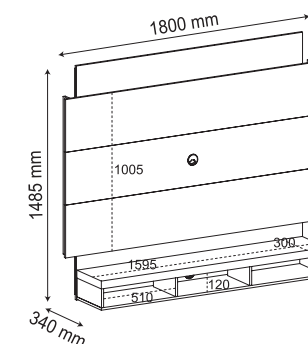

2 FITAS DE LED
2 cintas LED.
2 LED tapes.

Pinho / Off White
Pino / Off White
Pine / Off White