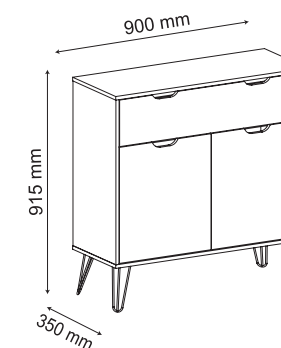

Two doors with metal hinges.
One fixed internal shelf.
Metallic feet.

AMPLA GAVETA COM ABERTURA USINADA

Amplio cajón con recorte para apertura.
Large drawer with cut out opening.

Carvalho / Grafite / Branco / Prata