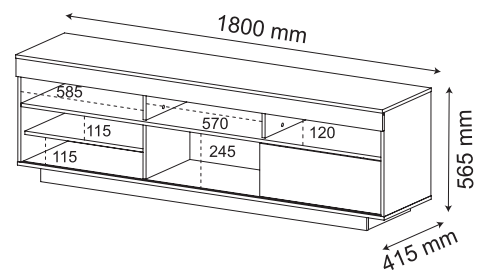

RACK TREVISO

75"

75"

RODÍZIOS Ruedas.
Casters.

Pinho - Pinho / Off White
Pino - Pino / Off White
Pine - Pine / Off White