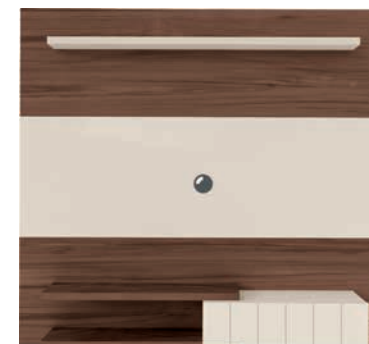

Amêndoa / Off White

Almendra / Off White
Walnut / Off White